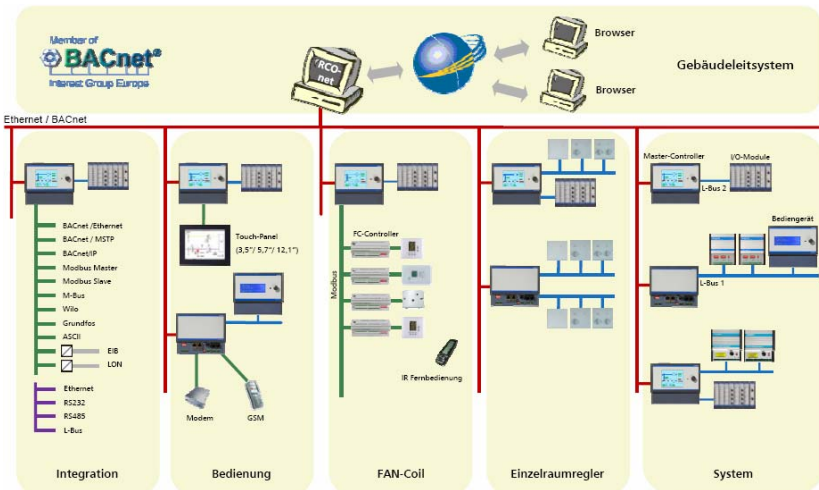

With the **RCO tool** a modern and innovative engineering tool has been introduced which supports text oriented programming as well as graphical programming. The **BACnet** protocols (Ethernet/IP) will be introduced to the market this year. Graphical Touch Panels have been another highlight. The **Touch Panels** can be connected serial to the RCO system. They are available in sizes from 3,5"-12,1" with monochrome or coloured display.

ELESTA GmbH
building automation
Gottlieb-Daimler-Str. 1
78467 Konstanz

Tel.: +49 (05401) 3470 41
Fax.: +49 (05401) 3470 42
Email: info@elesta.de
<http://www.elesta.de>

A uniformly programming software for all displays takes care of the easy implementation into the **Controlesta RCO-System**.

Fan Coil Controller with room units for wall and flush mounting with an integrated display has been another new highlight. The controller can be connected via **Modus** to the RCO-System.